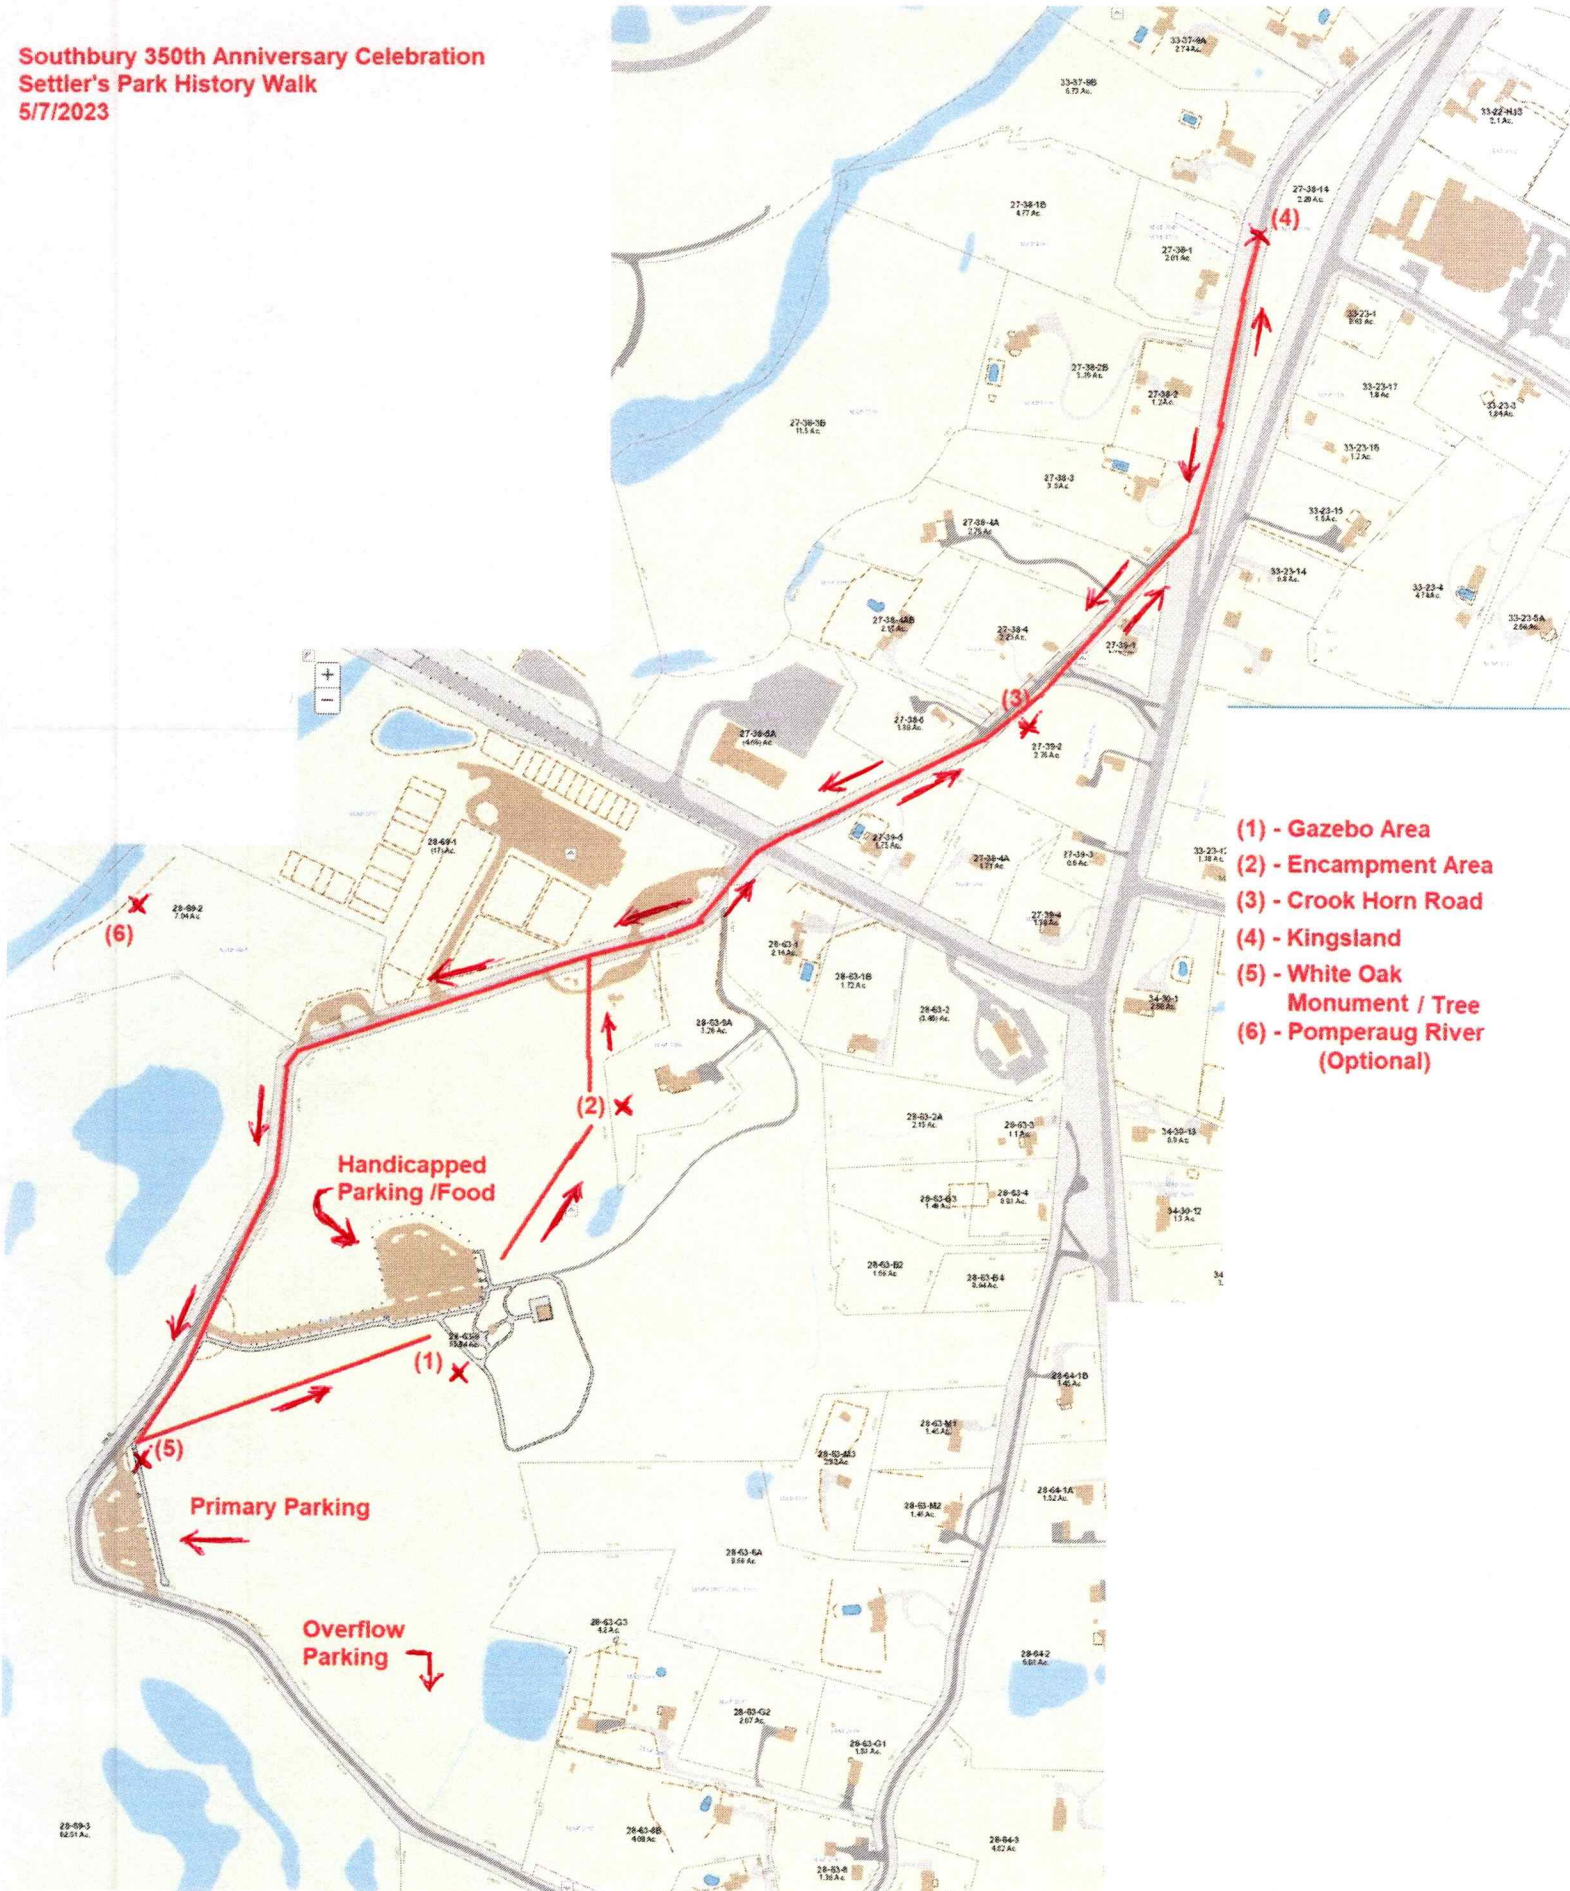

**Southbury 350th Anniversary Celebration
Settler's Park History Walk
5/7/2023**

- (1) - Gazebo Area
- (2) - Encampment Area
- (3) - Crook Horn Road
- (4) - Kingsland
- (5) - White Oak Monument / Tree
- (6) - Pomperaug River (Optional)